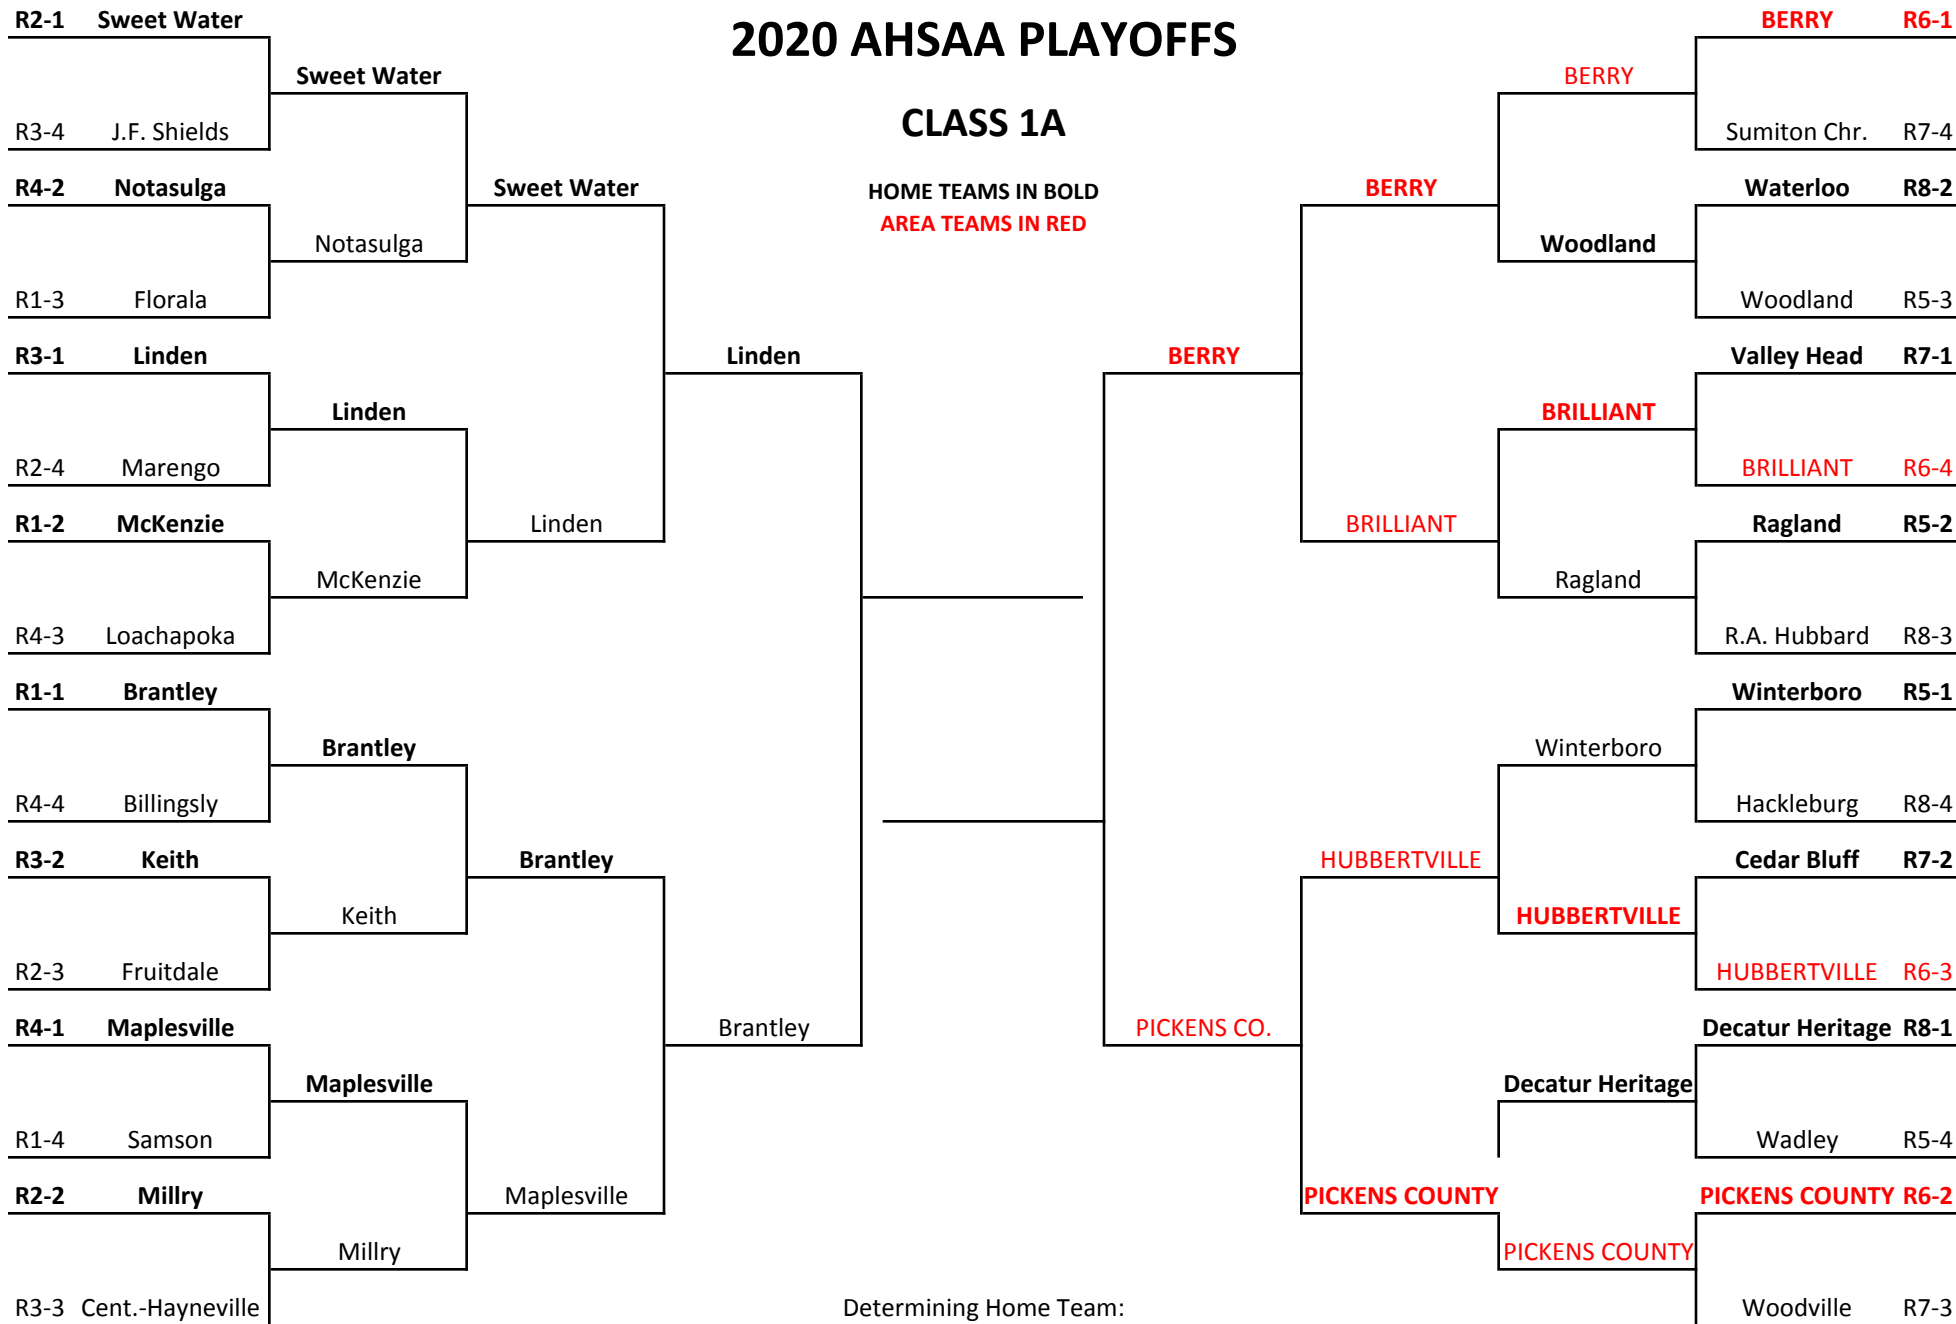

2020 AHSAA PLAYOFFS

CLASS 1A

HOME TEAMS IN BOLD
AREA TEAMS IN RED

All Other Rounds: Home team is based on travel. If travel is equal, home team will be higher seed. If travel & seed is equal, home team is team on top of bracket.

If two teams from the same region meet, home team will be highest seeded team in final region standings.

2020 AHSAA PLAYOFFS

CLASS 2A

HOME TEAMS IN BOLD
AREA TEAMS IN RED

Determining Home Team:

First Round: 1 & 2 seeds host, 3 & 4 seeds travel.

All Other Rounds: Home team is based on travel. If travel is equal, home team will be higher seed. If travel & seed is equal, home team is team on top of bracket.

If two teams from the same region meet, home team will be highest seeded team in final region standings.