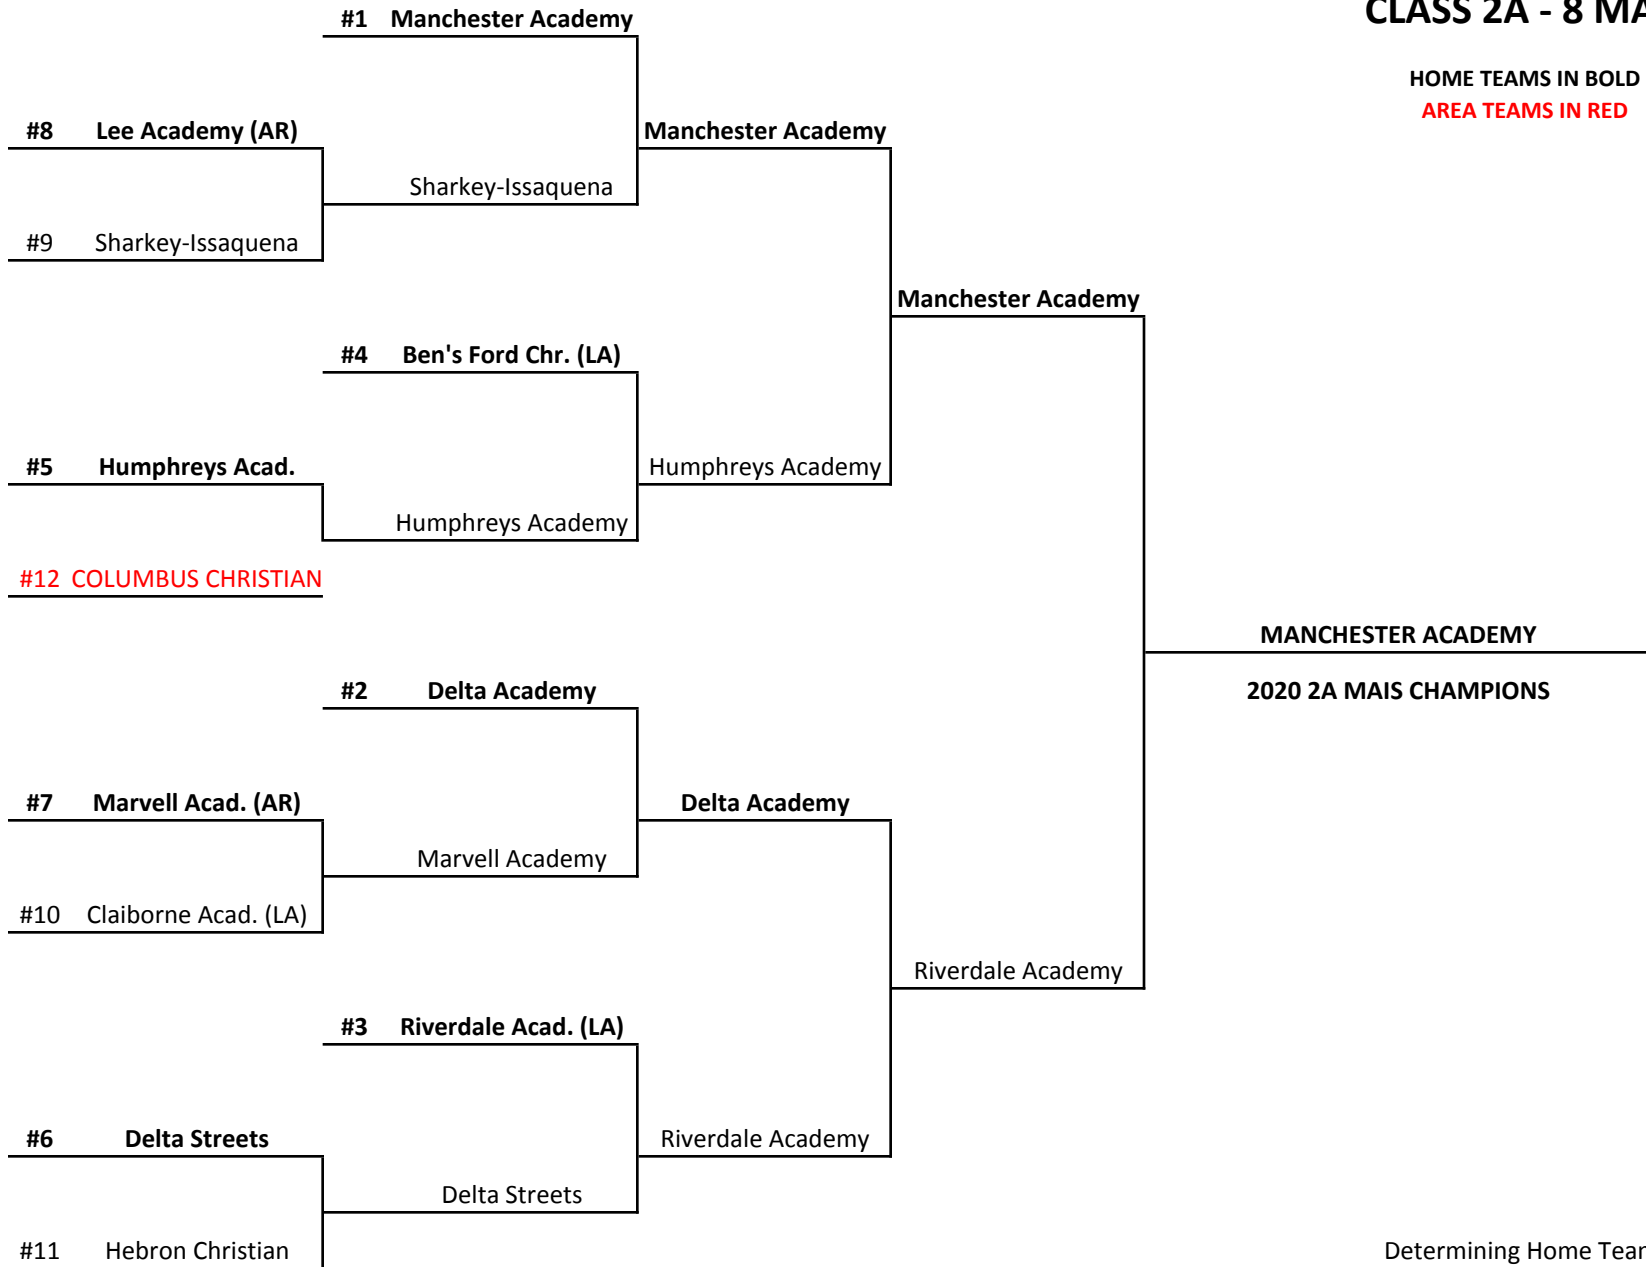

2020 MAIS PLAYOFFS

CLASS 2A - 8 MAN

HOME TEAMS IN BOLD
AREA TEAMS IN RED

Determining Home Team:
Home team is the higher seeded team