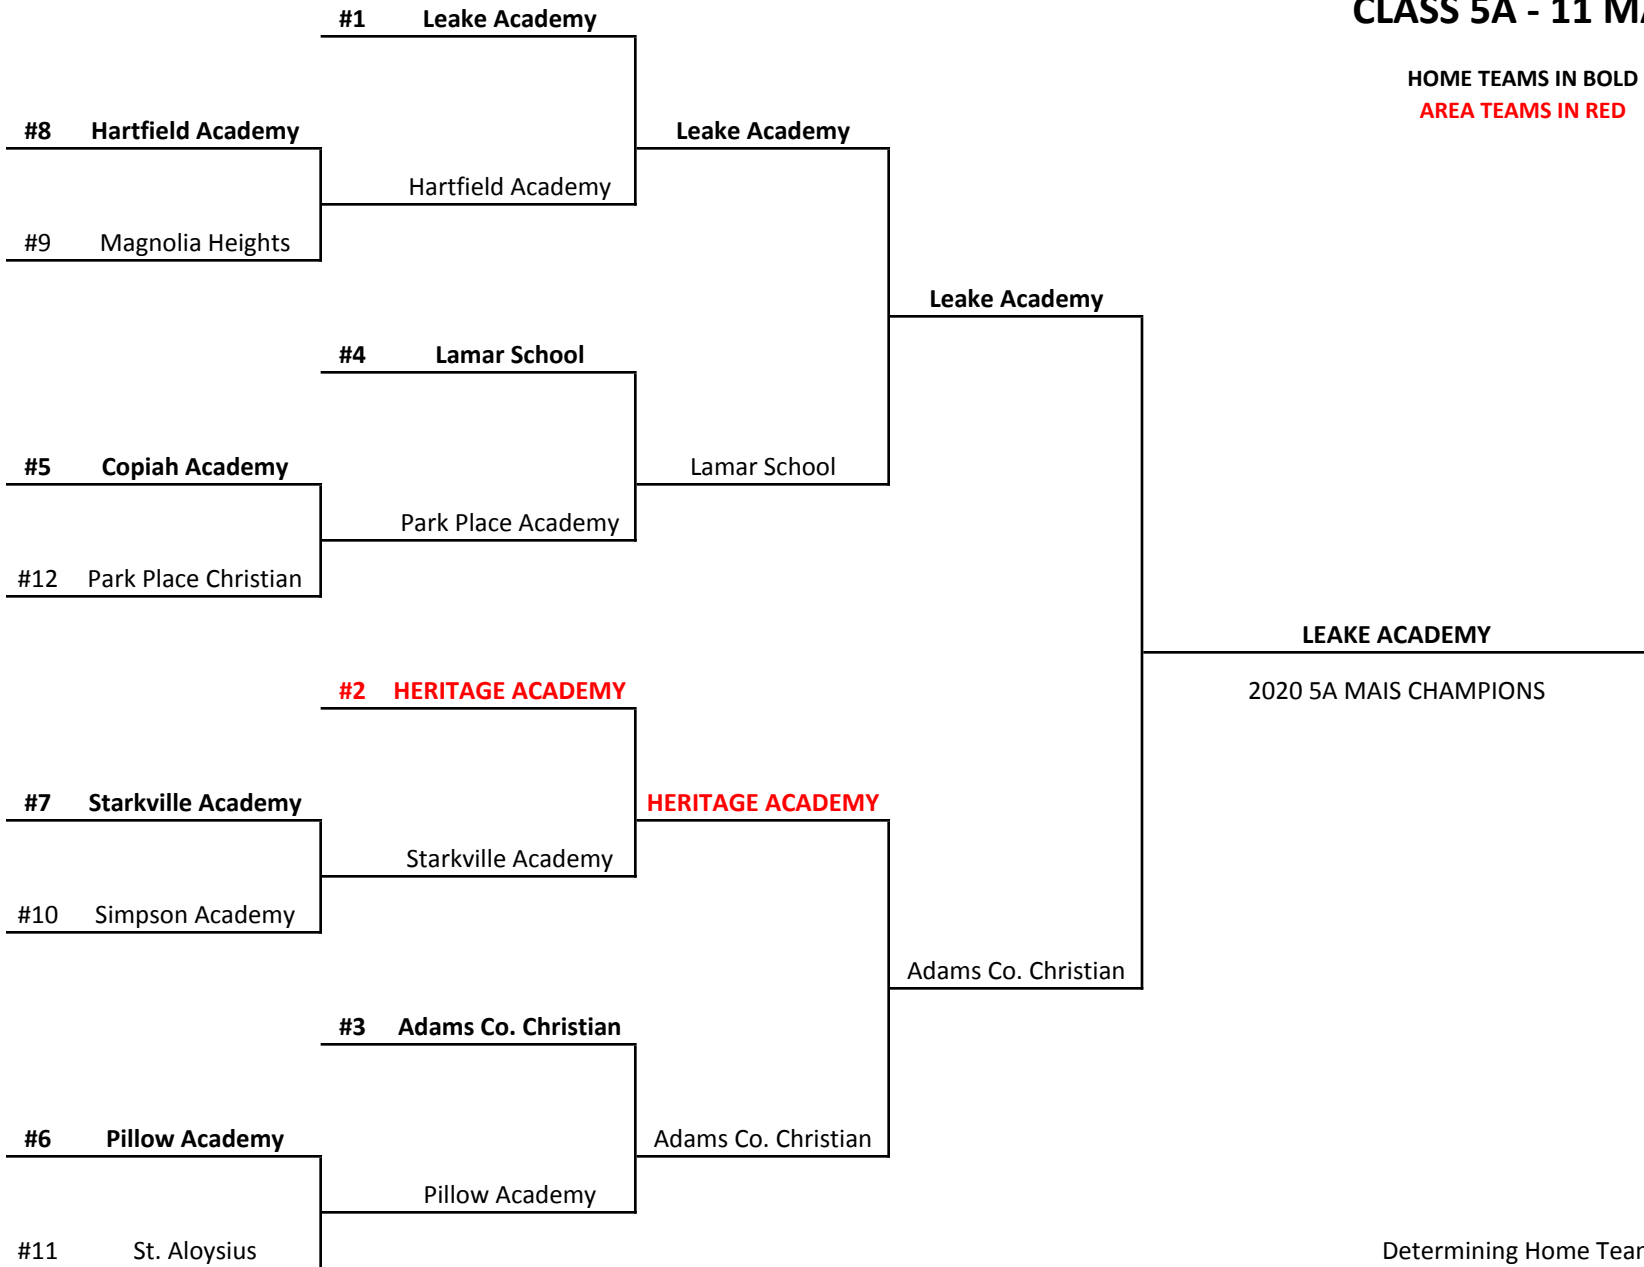

2020 MAIS PLAYOFFS

CLASS 5A - 11 MAN

HOME TEAMS IN BOLD
AREA TEAMS IN RED

Determining Home Team:
Home team is the higher seeded team