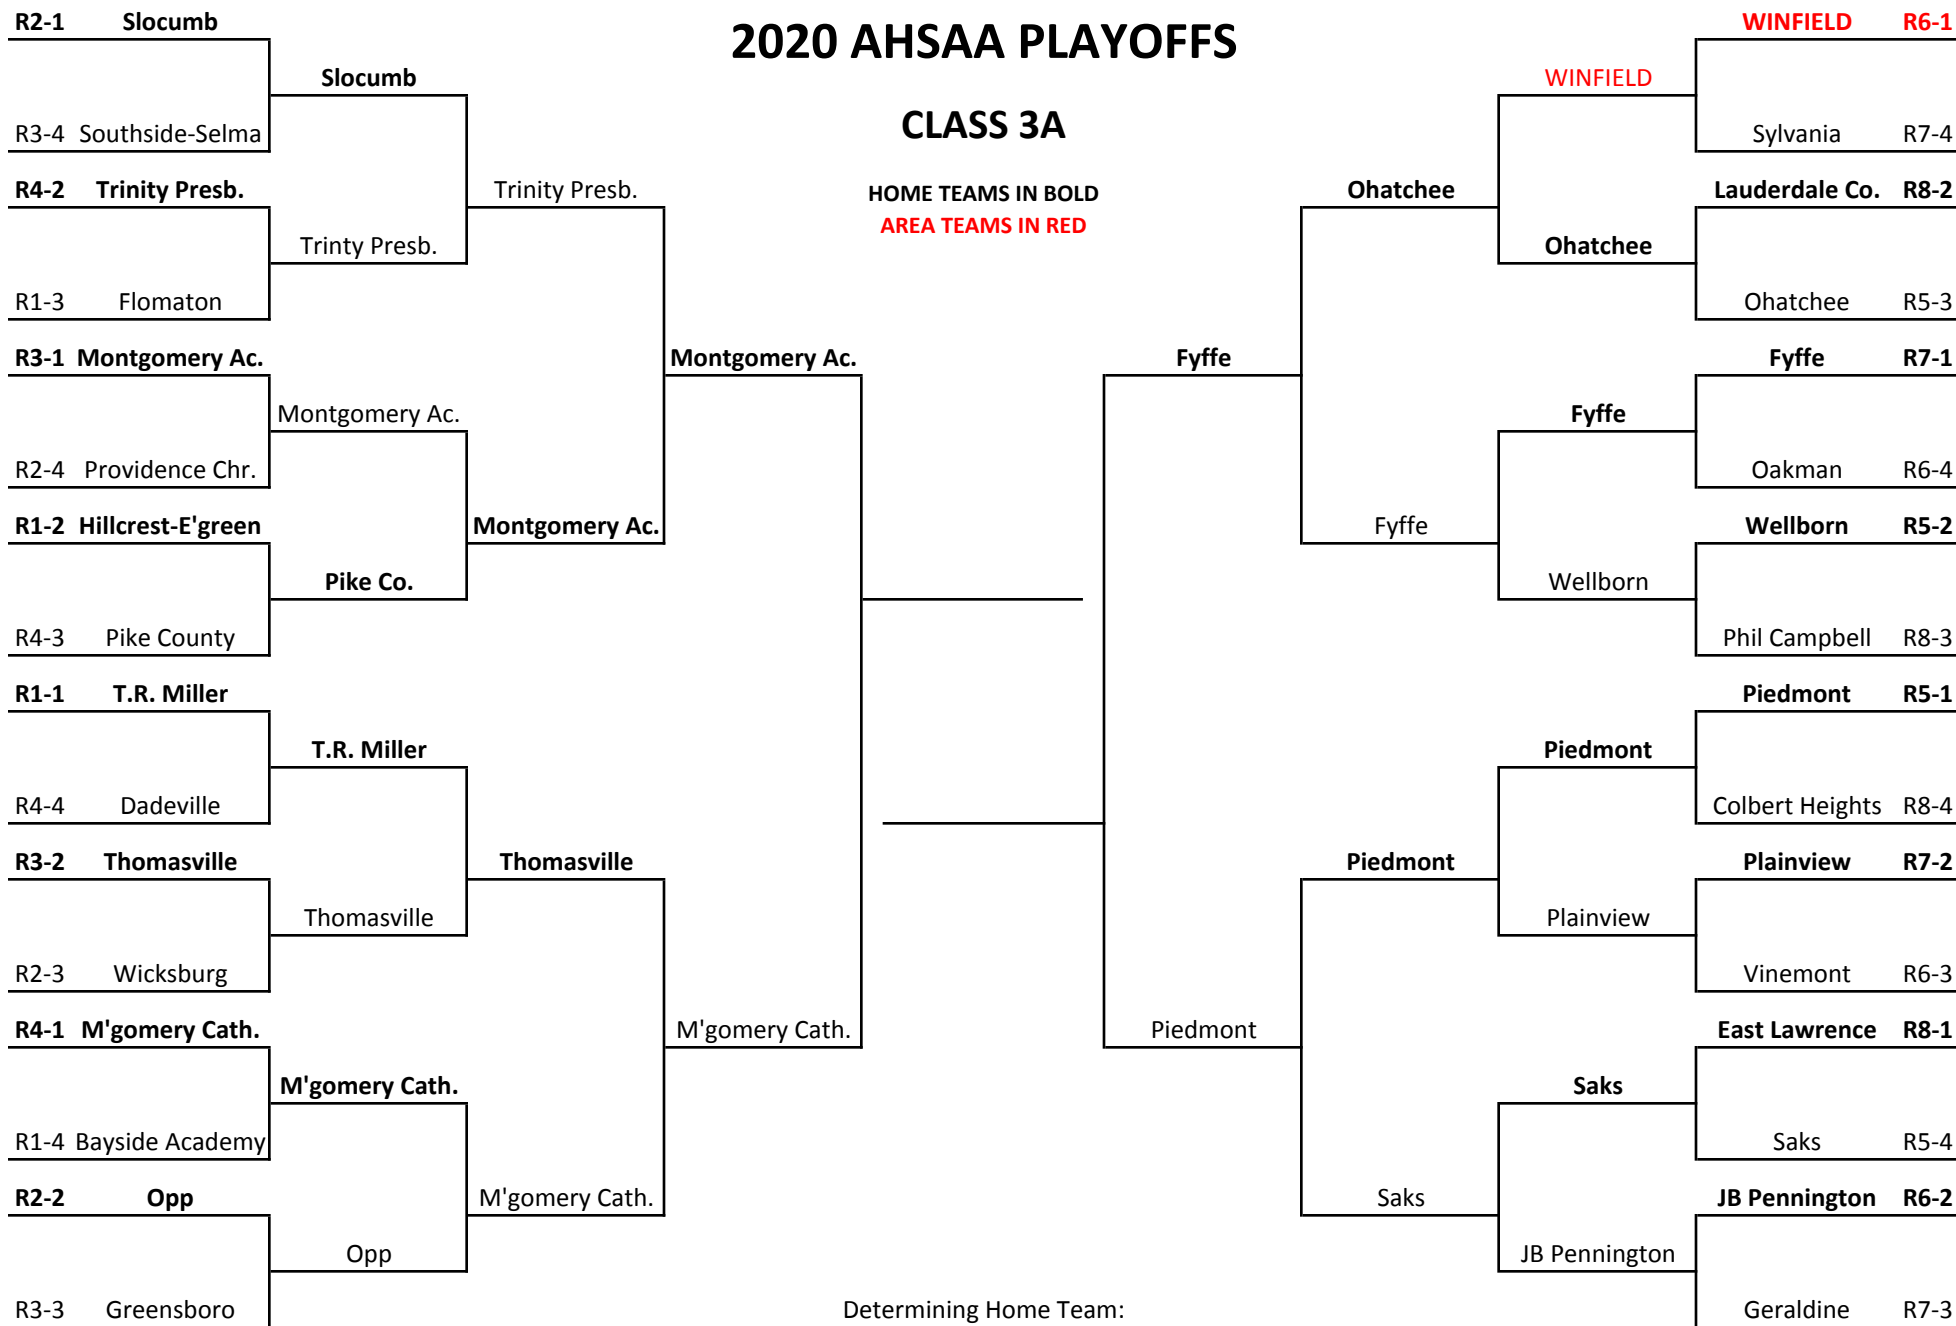

2020 AHSAA PLAYOFFS

CLASS 3A

HOME TEAMS IN BOLD
AREA TEAMS IN RED

Determining Home Team:

First Round: 1 & 2 seeds host, 3 & 4 seeds travel.

All Other Rounds: Home team is based on travel. If travel is equal, home team will be higher seed. If travel & seed is equal, home team is team on top of bracket.

If two teams from the same region meet, home team will be highest seeded team in final region standings.