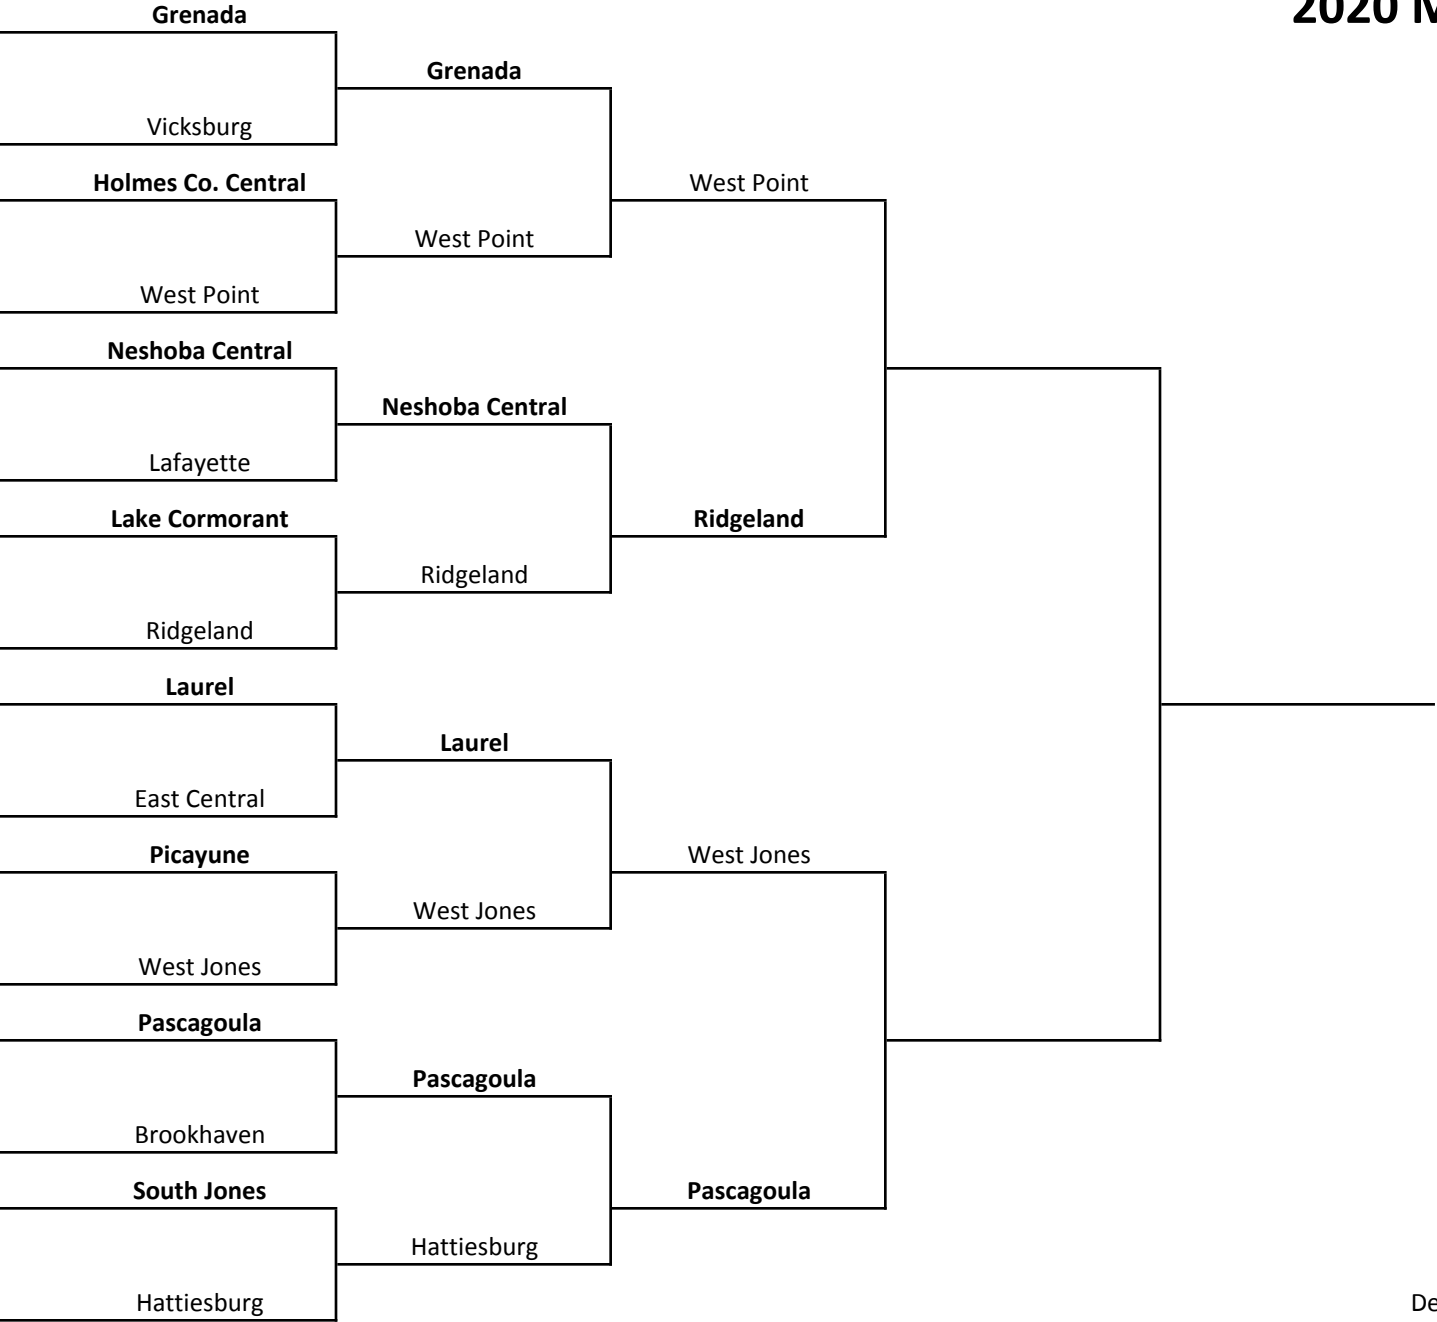

2020 MHSAA PLAYOFFS

CLASS 5A

HOME TEAMS IN BOLD

AREA TEAMS IN RED

BEGINS NOV. 13

Determining Home Team:

First Round: Home team is the higher seeded team

*** Mississippi bracketing procedures and region standings are Covid-19 adjusted and not officially published accessibly. However, the bracket pairings are official ***