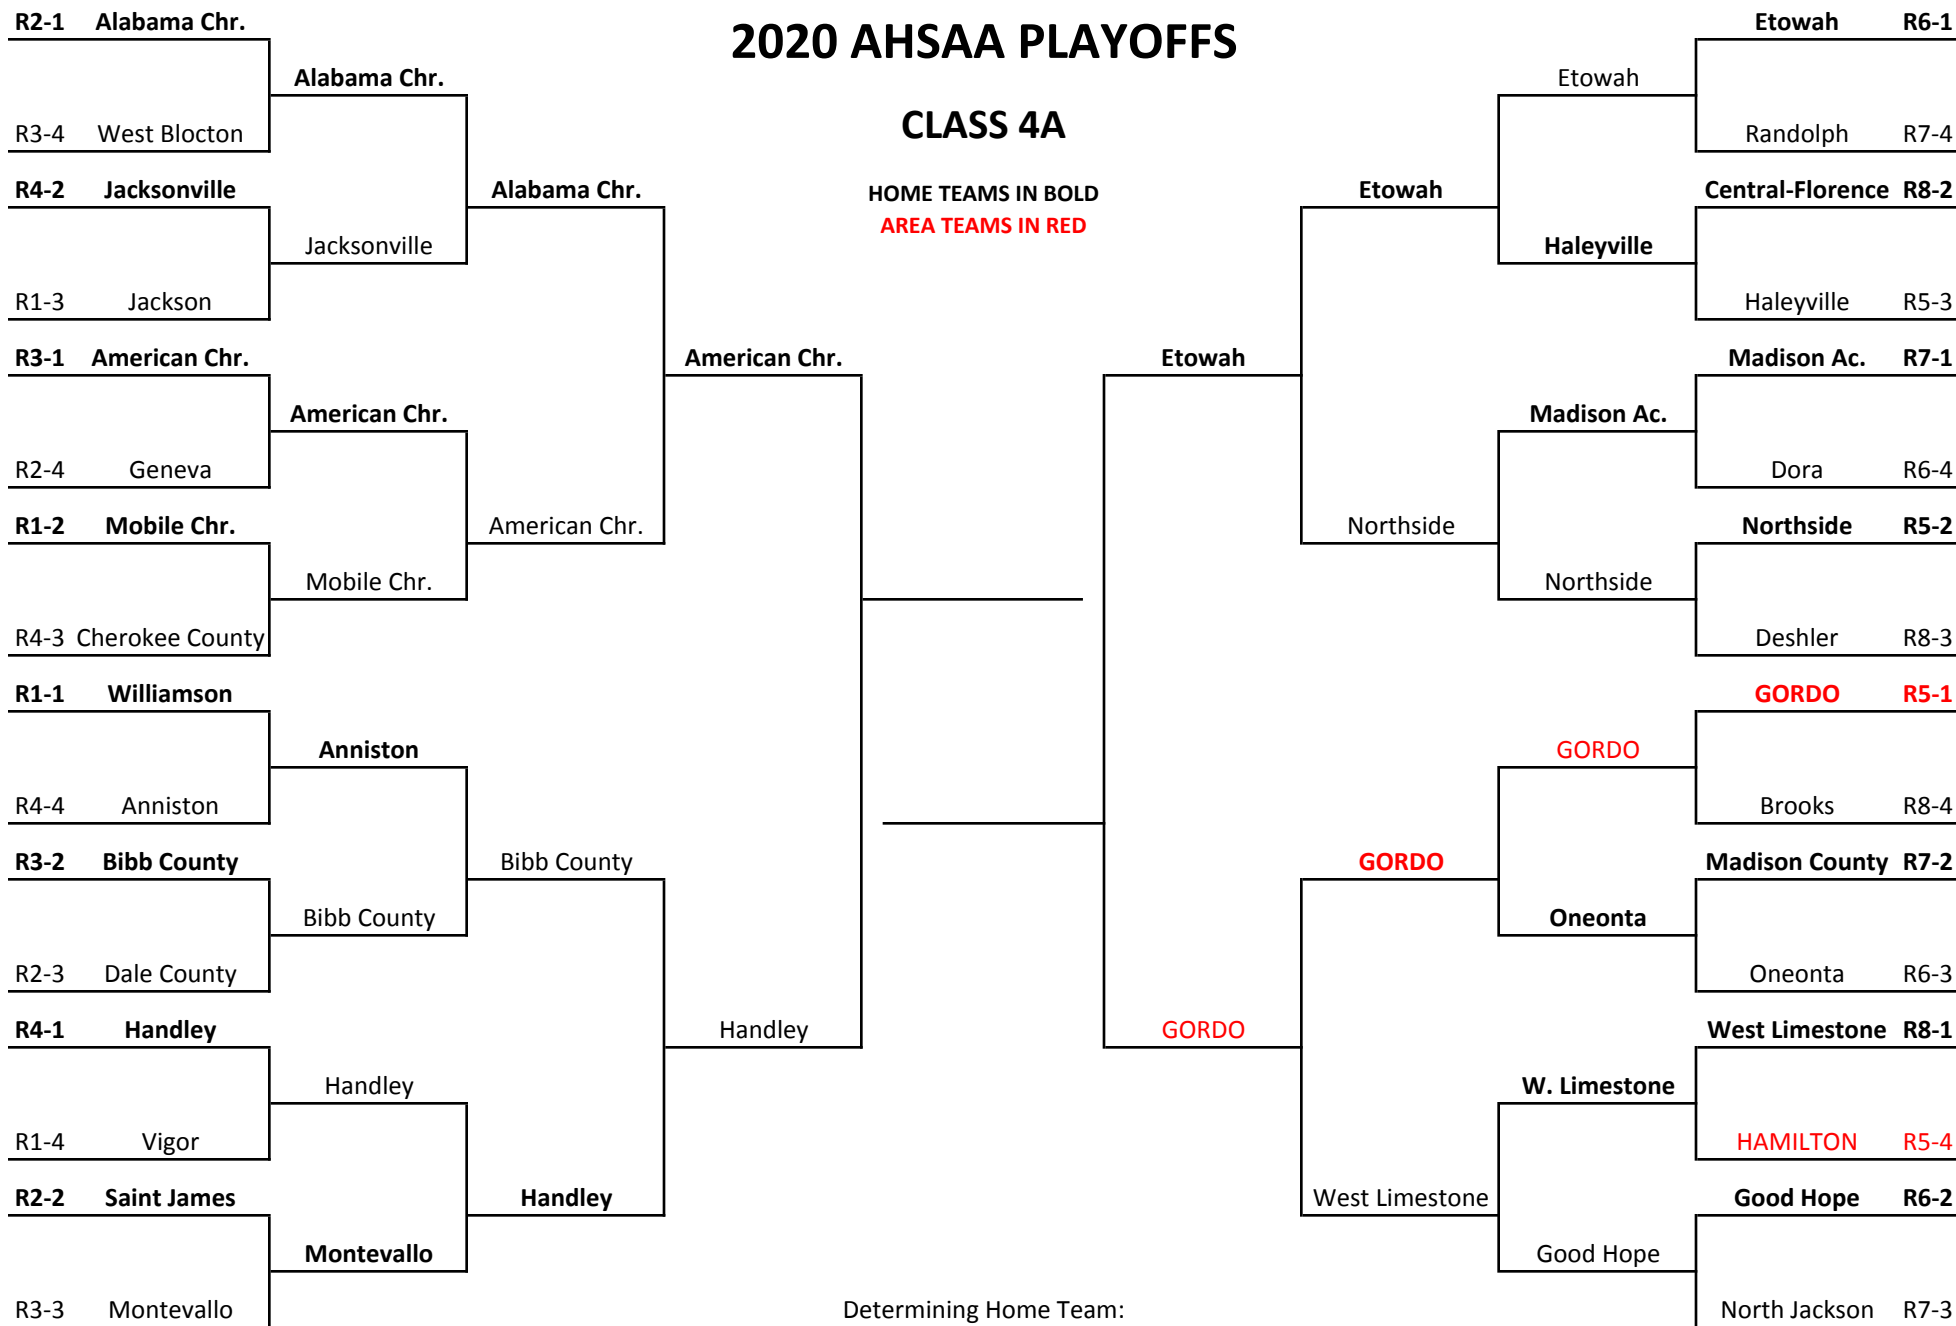

2020 AHSAA PLAYOFFS

CLASS 4A

HOME TEAMS IN BOLD
AREA TEAMS IN RED

All Other Rounds: Home team is based on travel. If travel is equal, home team will be higher seed. If travel & seed is equal, home team is team on top of bracket.

If two teams from the same region meet, home team will be highest seeded team in final region standings.